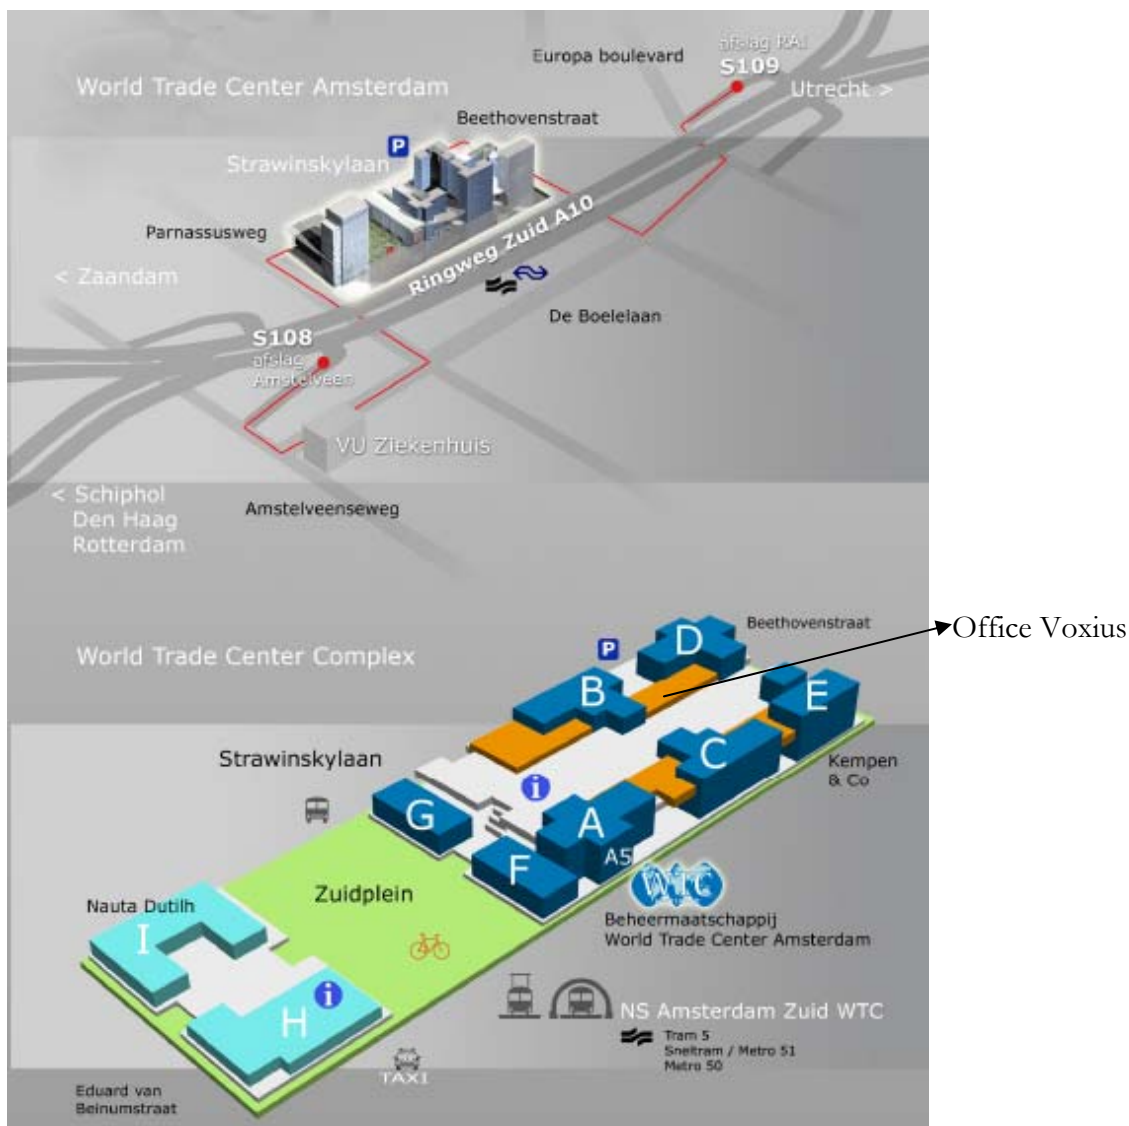

ROUTE DESCRIPTION Voxius Amsterdam

World Trade Center (WTC), Strawinskyiaan 53 - B2

1077 XW Amsterdam

Tel.: 020 – 305 7288

Coming by Car :

Coming from the A1, A2, A4 or A8 you follow the A10 “Ringweg Zuid” (Ringroad South). Then you take junction S108 or S109 depending the direction you are coming from. Follow the signs WTC. For further details see the picture below. You can park your car in the parking garage of the WTC, then you go to the Central Hall at the second Floor.

- **The office of Voxius is situated at the second floor in the corridor between B- and D-tower.**

Public Transport:

Coming with train/bus : train or busstation, Station Zuid/WTC, situated 200 meters from WTC.

Coming by tram: Line 5. From Central Station via Leidseplein to Station Zuid/WTC, direction Amstelveen.

Coming by metro/tram: Line 51, goes as metro from Central Station to Station Amstel, continues its route as tram direction Amstelveen.

Coming by metro/tram: Line 50, from Station Sloterdijk to Station Zuid/WTC, direction Station Gein.

- **See picture.**